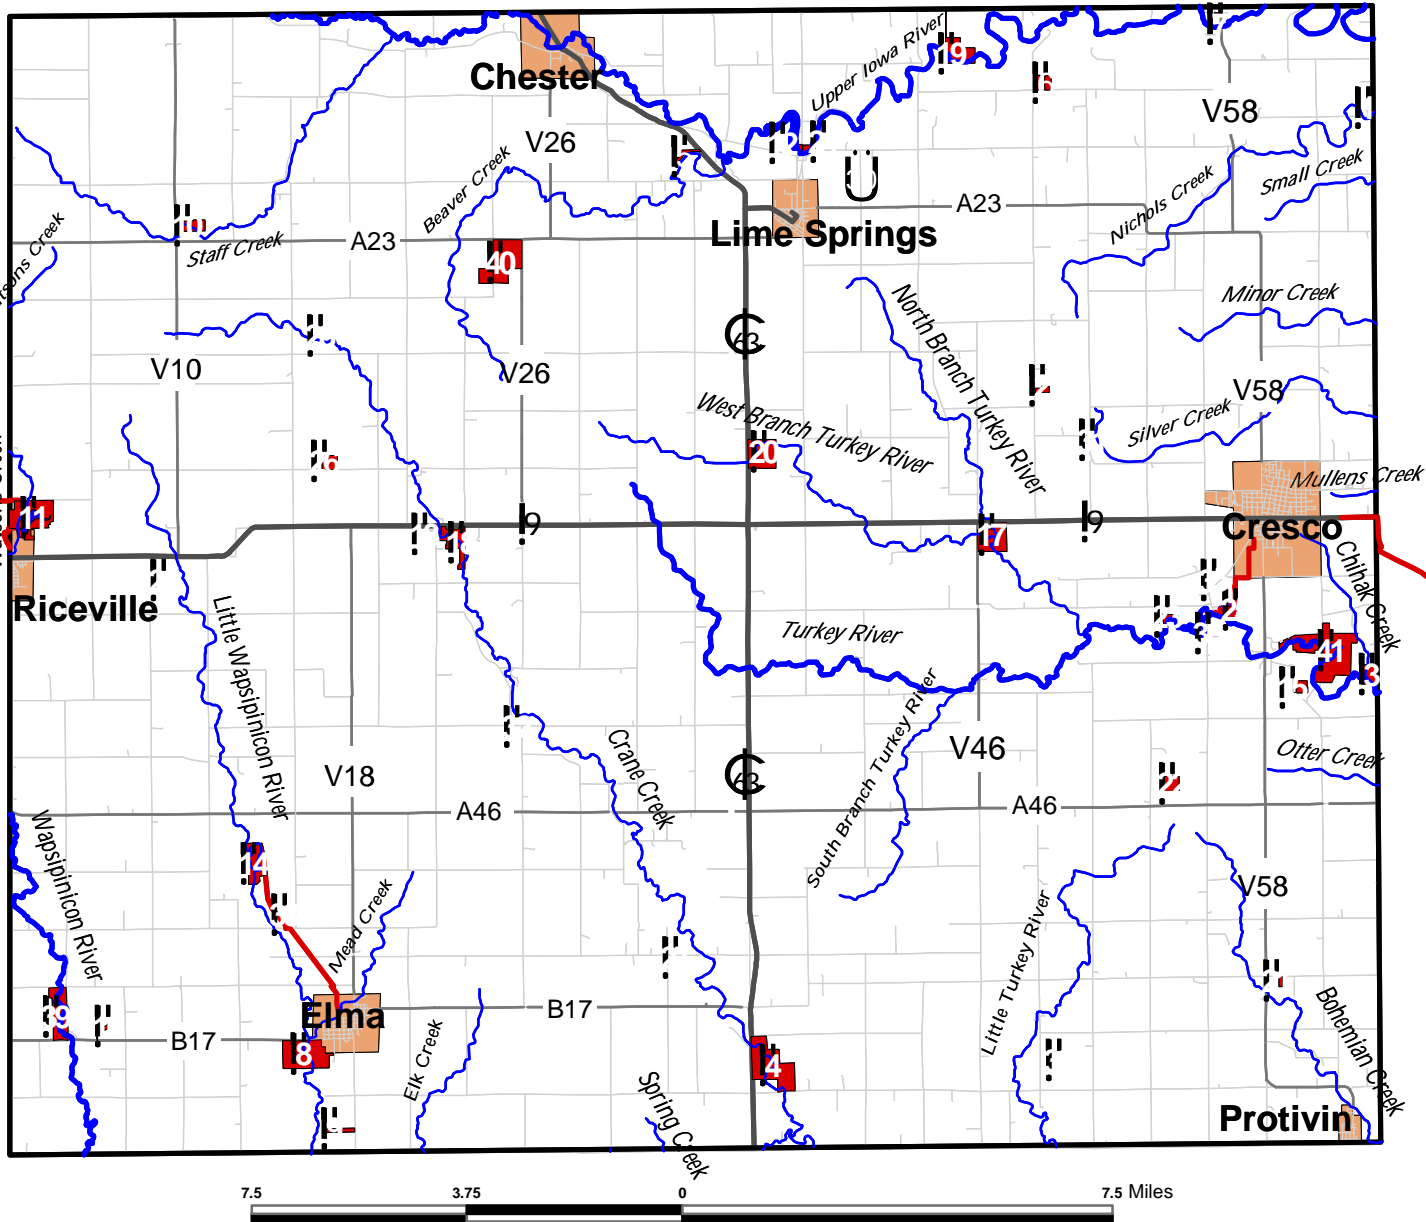

# Howard County Recreation Map

- |                                     |                              |   |
|-------------------------------------|------------------------------|---|
| 1-Bigalk Trout Stream Wildlife Area | 15-Martinek Wildlife Area    | 29-Jamestown                                  |
| 2-Bonair Shooting Range             | 16-Meiricks Pond Access      | 30-Miller Access Area                         |
| 3-Cleghorn Wildlife Area            | 17-Mullen Wildlife Area      | 31-Mitz Pit Wildlife Area                     |
| 4-Crane Creek Wildlife Area         | 18-Reis Wildlife Area        | 32-Roman Wildlife Area                        |
| 5-Dieken Wildlife Area              | 19-Souhrada Forest           | 33-Stepan Wildlife Area                       |
| 6-Evans-Hughes Forest               | 20-Souhrada Wildlife Area    | 34-Prairie Farmer Recreational Trail          |
| 7-Florenceville Park                | 21-Taylor's Pond Park        | 35-Prairie Springs Recreational Trail         |
| 8-Hart Pond Wildlife Area           | 22-Thomson Marsh             | 36-Prairie's Edge Nature Center               |
| 9-Joachim Woods Wildlife Area       | 23-Turkey Bend Wildlife Area | 37-Wapsi-Great Western Line Trail (Riceville) |
| 10-Kleckner Wildlife Area           | 24-Upper Iowa River Access   | 38-Wapsi-Great Western Line Trail (Elma)      |
| 11-Lake Hendricks                   | 25-Vernon Springs Park       | 39-(DNR) Elma Wildlife Area                   |
| 12-Lidtke Park                      | 26-Wittenbreer Marsh         | 40-(DNR) Hayden Prairie                       |
| 13-Lubbert Park                     | 27-Carroll Access Area       | 41-(DNR) Turkey River Access                  |
| 14-Lylah's Marsh                    | 28-Cowan Wildlife Area       |   |